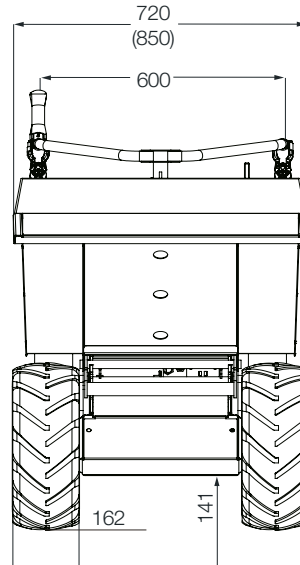

TRUXTA^{4x4} BENDie

Turning Circle

Dimensions B300 BENDie (B450 BENDie)

Specifications

B300 BENDie				B450 BENDie					
Model	Petrol TB 300G	Diesel TB 300D	Electric TB 300E	Model	Petrol TB 450G	Diesel TB 450D	Electric TB 450E		
Engine/Motor/Power (kW)/hp	Honda GX 160 (3.6) 4.8	Yanmar L48 (3.5) 4.7	DC Brushless Motor 1000W/24v	Engine/Motor/Power (kW)/hp	Honda GX 200 (4.1) 5.5	Yanmar L48 (3.5) 4.7	DC Brushless Motor 1300W/24v		
Fuel Type	Unleaded Petrol (4 stroke)	Diesel	2 x 12v AGM Batteries	Fuel Type	Unleaded Petrol (4 stroke)	Diesel	2 x 12v AGM Batteries		
Fuel Capacity	Litres	3.1	2.5	Fuel Capacity	Litres	3.1	2.5		
	Gals	0.682	0.55		Gals	0.682	0.55		
Max Payload	300kg/660lbs / 7ft ³ / 0.2m ³			Max Payload	450kg/990lbs 10.6ft ³ / 0.3m ³				
Unladen Weight	kg	170	201	224	Unladen Weight	kg	180	219	255
	lbs	374	442	493		lbs	396	482	561
Working Gradient	25°	25°	25°	Working Gradient	25°	25°	25°		
Drive & Controls	Hydrostatic System		24v Motor Gearbox	Drive & Controls	Hydrostatic System		24v Motor Gearbox		
Brake System	Hydrostatic brake system with fail-safe dead-man handle			Brake System	Hydrostatic brake system with fail-safe dead-man handle				
Standard Fitment Tyres	Flotation with option for turf tyres			Standard Fitment Tyres	Flotation with option for turf tyres				
Forward Travel	0-4 mph / 6.444 kph		0-3.5 mph / 5.63 kph	Forward Travel	0-4 mph / 6.444 kph		0-3.5 mph / 5.63 kph		
Reverse Travel	0-1.5 mph / 2.42 kph		0-1.5 mph 2.42 kph	Reverse Travel	0-1.5 mph / 2.42 kph		0-1.5 mph 2.42 kph		
Noise Level (db)	< 96	< 100	< 69	Noise Level	< 96	< 100	< 69		
Hand Arm Vibration	3.6 m/s ²	3.8 m/s ²	2.5 m/s ²	Hand Arm Vibration	4.6 m/s ²	3.8 m/s ²	2.5 m/s ²		