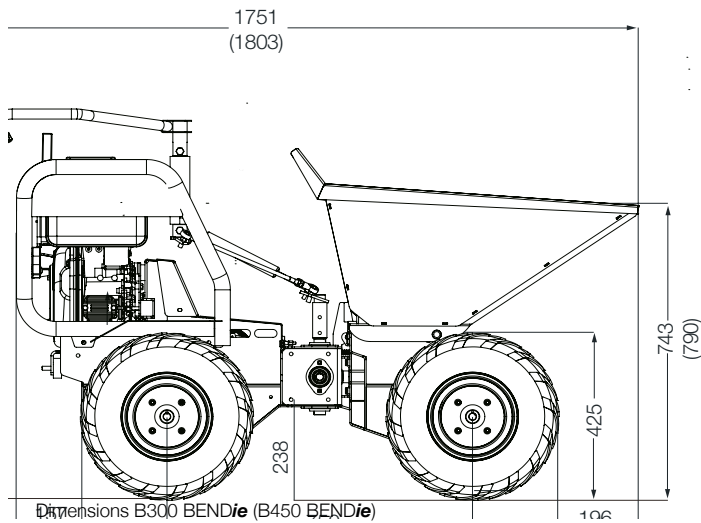

TRUXTA^{4x4} BENDie

Turning Circle

Dimensions B300 BENDie (B450 BENDie)

Specifications

B300 BENDie				B450 BENDie					
Model	Petrol TB 300G	Diesel TB 300D	Electric TB 300E	Model	Petrol TB 450G	Diesel TB 450D	Electric TB 450E		
Engine/Motor/Power (kW)/hp	Honda GX 160 (3.6) 4.8	Yanmar L48 (3.5) 4.7	DC Brushless Motor 1000W/24v	Engine/Motor/Power (kW)/hp	Honda GX 200 (4.1) 5.5	Yanmar L48 (3.5) 4.7	DC Brushless Motor 1300W/24v		
Fuel Type	Unleaded Petrol (4 stroke)	Diesel	2 x 12v AGM Batteries	Fuel Type	Unleaded Petrol (4 stroke)	Diesel	2 x 12v AGM Batteries		
Fuel Capacity	Litres	3.1	2.5	Fuel Capacity	Litres	3.1	2.5		
	Gals	0.682	0.55		Gals	0.682	0.55		
Max Payload	300kg/660lbs / 7ft ³ / 0.2m ³			Max Payload	450kg/990lbs 10.6ft ³ / 0.3m ³				
Unladen Weight	kg	170	201	224	Unladen Weight	kg	180	219	255
	lbs	374	442	493		lbs	396	482	561
Working Gradient	25°	25°	25°	Working Gradient	25°	25°	25°		
Drive & Controls	Hydrostatic System		24v Motor Gearbox	Drive & Controls	Hydrostatic System		24v Motor Gearbox		
Brake System	Hydrostatic brake system with fail-safe dead-man handle			Brake System	Hydrostatic brake system with fail-safe dead-man handle				
Standard Fitment Tyres	Flotation with option for turf tyres			Standard Fitment Tyres	Flotation with option for turf tyres				
Forward Travel	0-4 mph / 6.444 kph		0-3.5 mph / 5.63 kph	Forward Travel	0-4 mph / 6.444 kph		0-3.5 mph / 5.63 kph		
Reverse Travel	0-1.5 mph / 2.42 kph		0-1.5 mph 2.42 kph	Reverse Travel	0-1.5 mph / 2.42 kph		0-1.5 mph 2.42 kph		
Noise Level (db)	< 96	< 100	< 69	Noise Level	< 96	< 100	< 69		
Hand Arm Vibration	3.6 m/s ²	3.8 m/s ²	2.5 m/s ²	Hand Arm Vibration	4.6 m/s ²	3.8 m/s ²	2.5 m/s ²		