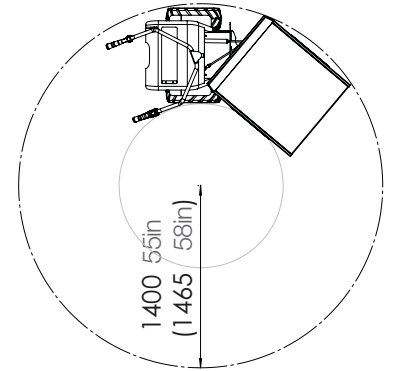

TRUXTA^{4x4} BENDie

Turning Circle

Dimensions B300 BENDie (B450 BENDie)

Specifications

B300 BENDie				B450 BENDie					
Model	Petrol TB 300G	Diesel TB 300D	Electric TB 300E	Model	Petrol TB 450G	Diesel TB 450D	Electric TB 450E		
Engine/Motor/Power (kW)/hp	Honda GX 160 (3.6) 4.8	Yanmar L48 (3.5) 4.7	DC Brushless Motor 1000W/24v	Engine/Motor/Power (kW)/hp	Honda GX 200 (4.1) 5.5	Yanmar L48 (3.5) 4.7	DC Brushless Motor 1300W/24v		
Fuel Type	Unleaded Petrol (4 stroke)	Diesel	2 x 12v AGM Batteries	Fuel Type	Unleaded Petrol (4 stroke)	Diesel	2 x 12v AGM Batteries		
Fuel Capacity	Litres	3.1	2.5	Fuel Capacity	Litres	3.1	2.5		
	Gals	0.682	0.55		Gals	0.682	0.55		
Max Payload	300kg/660lbs / 7ft ³ / 0.2m ³			Max Payload	450kg/990lbs 10.6ft ³ / 0.3m ³				
Unladen Weight	kg	170	201	224	Unladen Weight	kg	180	219	255
	lbs	374	442	493		lbs	396	482	561
Working Gradient	25°	25°	25°	Working Gradient	25°	25°	25°		
Drive & Controls	Hydrostatic System		24v Motor Gearbox	Drive & Controls	Hydrostatic System		24v Motor Gearbox		
Brake System	Hydrostatic brake system with fail-safe dead-man handle			Brake System	Hydrostatic brake system with fail-safe dead-man handle				
Standard Fitment Tyres	Flotation with option for turf tyres			Standard Fitment Tyres	Flotation with option for turf tyres				
Forward Travel	0-4 mph / 6.444 kph		0-3.5 mph / 5.63 kph	Forward Travel	0-4 mph / 6.444 kph		0-3.5 mph / 5.63 kph		
Reverse Travel	0-1.5 mph / 2.42 kph		0-1.5 mph 2.42 kph	Reverse Travel	0-1.5 mph / 2.42 kph		0-1.5 mph 2.42 kph		
Noise Level (db)	< 96	< 100	< 69	Noise Level	< 96	< 100	< 69		
Hand Arm Vibration	3.6 m/s ²	3.8 m/s ²	2.5 m/s ²	Hand Arm Vibration	4.6 m/s ²	3.8 m/s ²	2.5 m/s ²		