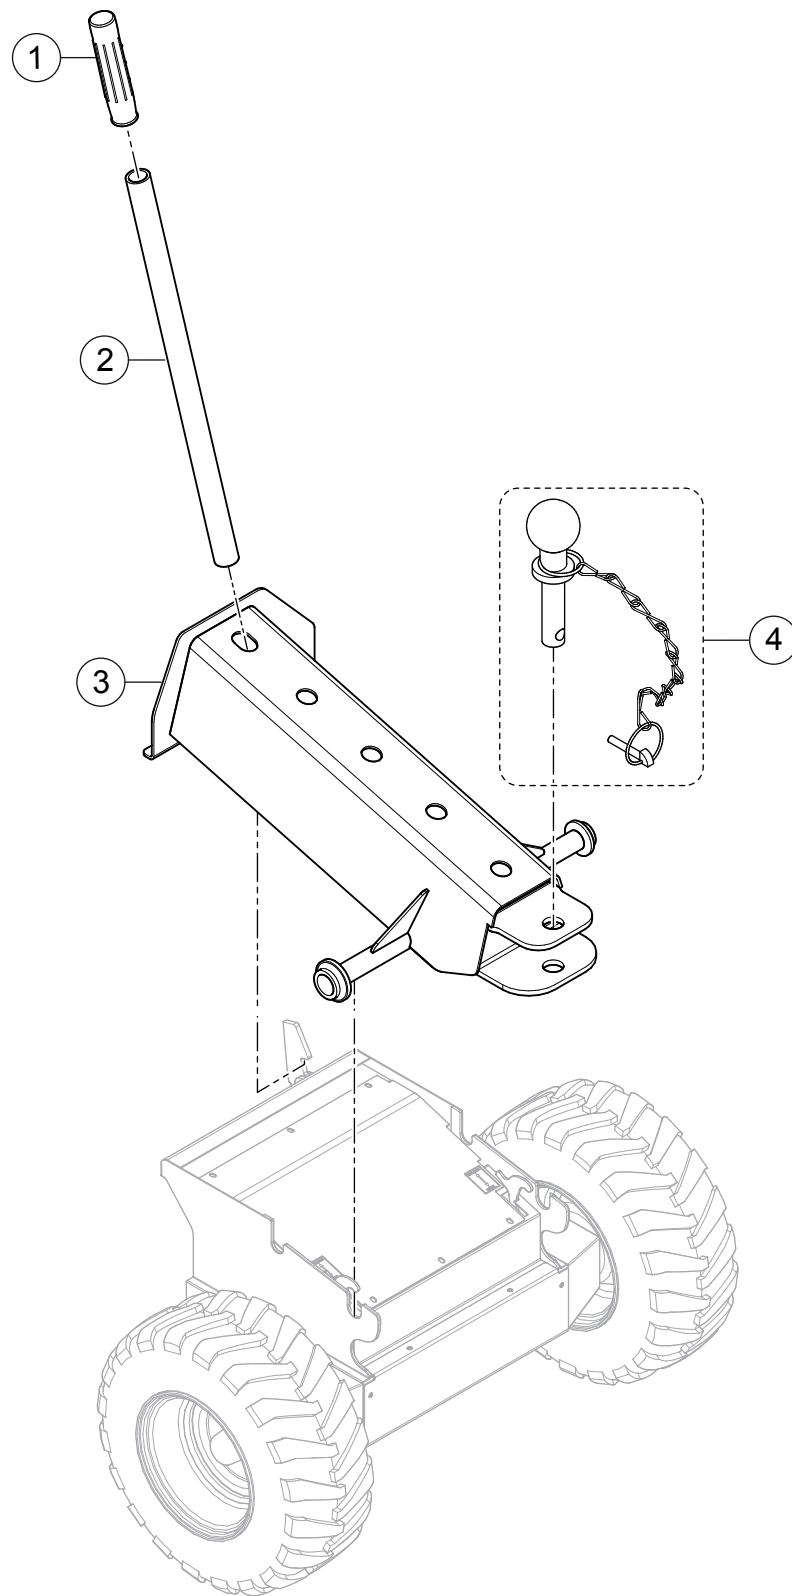

TOW HITCH ASSEMBLY PARTS

TOW HITCH ASSEMBLY PARTS				
ITEM NO.	PART NUMBER	DESCRIPTION	QTY	NOTES
1	74-1022	HANDLE GRIP	1	
2	73-1500	HANDLE HITCH	1	
3	73-1300	HITCH	1	
4	73-1400	TOWBALL WITH CHAIN AND PIN	1	